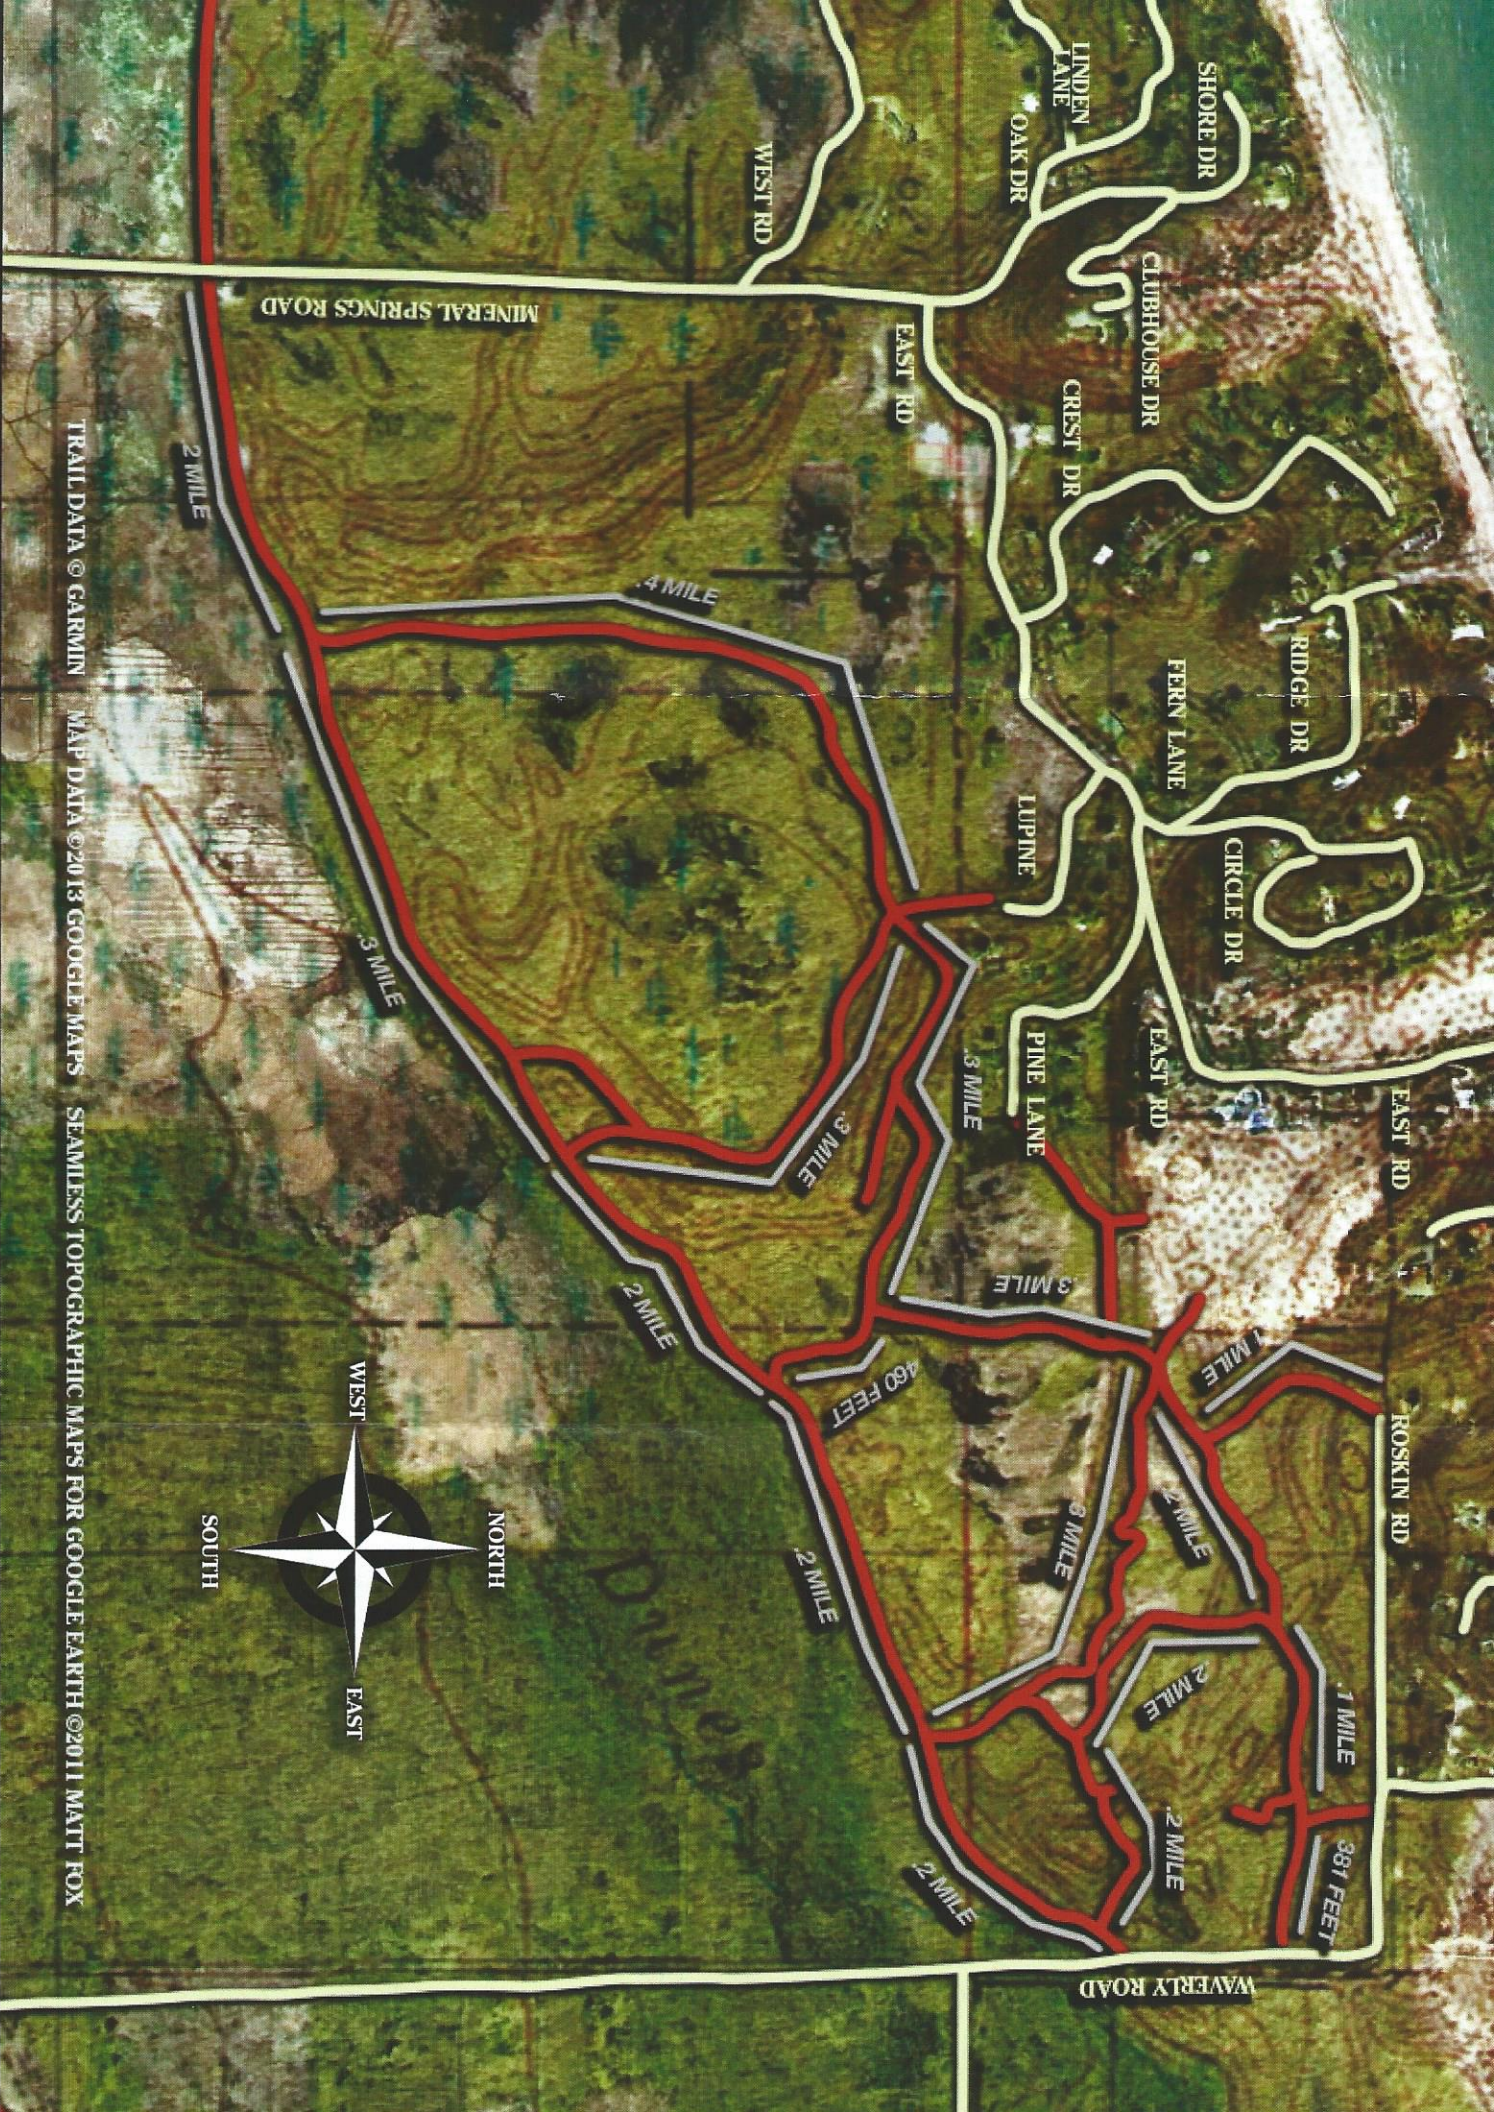

DUNE ACRES TRAIL MAP

DUNE ACRES, INDIANA

(EAST OF MINERAL SPRINGS ROAD)

TRAIL DATA © GARMIN

MAP DATA ©2013 GOOGLE MAPS

SEAMLESS TOPOGRAPHIC MAPS FOR GOOGLE EARTH ©2011 MATT FOX

-  TRAIL
-  STREET
-  DISTANCE

SCALE: 3.5 INCHES = .5 MILES

DUNE ACRES TRAIL MAP

DUNE ACRES, INDIANA
(EAST OF MINERAL SPRINGS ROAD)

HIKER - BILL SPENCE
MAP DESIGNER - PAUL MEYER
© 2013 BILL SPENCE

-  TRAIL
-  STREET
-  DISTANCE

SCALE: 3 INCHES = .5 MILES